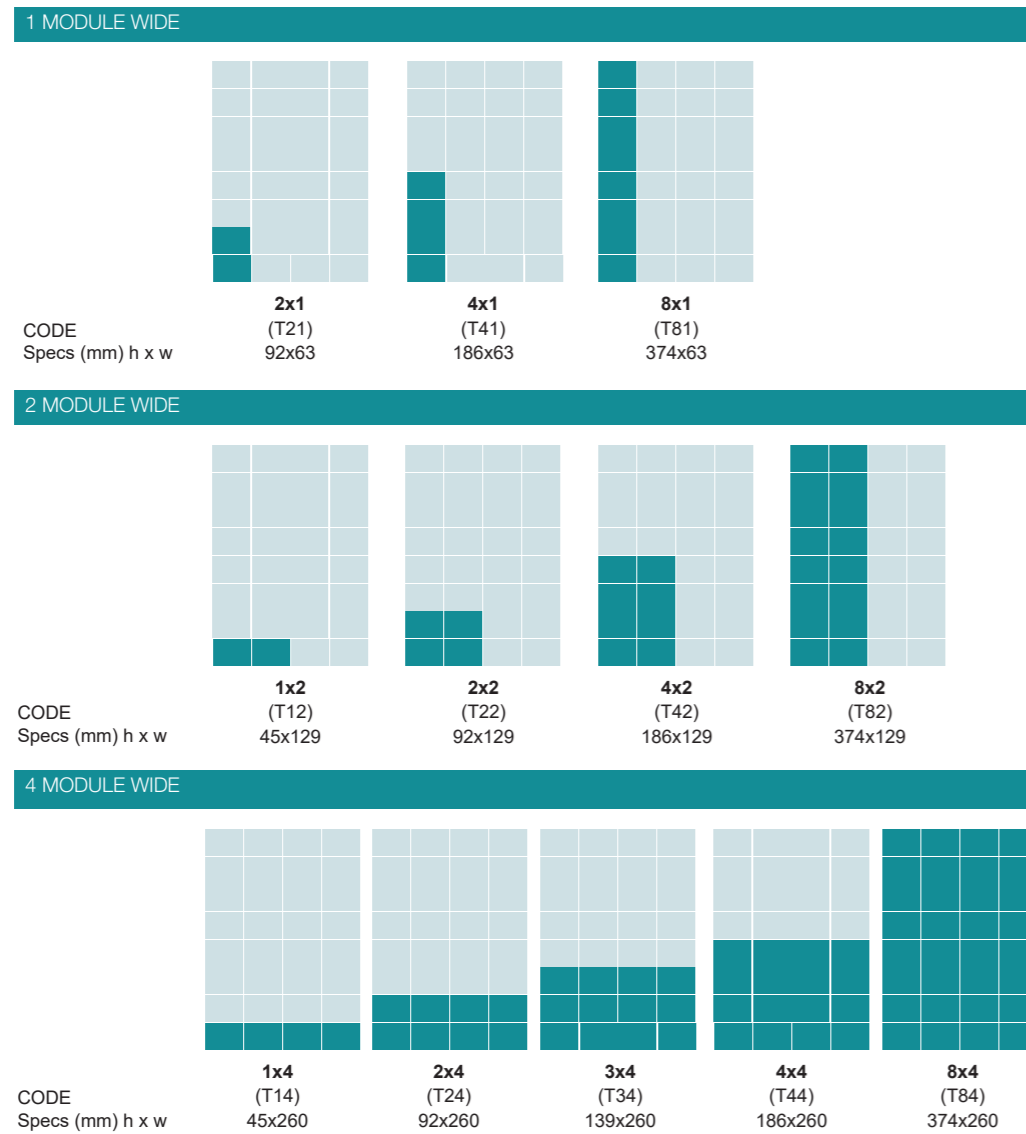

PRINT DISPLAY ADVERTISING

MODULE SIZES

(HxWmm)

• Please enquire for more sizes and multipaper discount available. See page 8.

MODULAR PRICING

Modular advertisements are charged by the number of modules wide by modules high: There are a maximum of 8 modules high and 4 modules wide on a page.